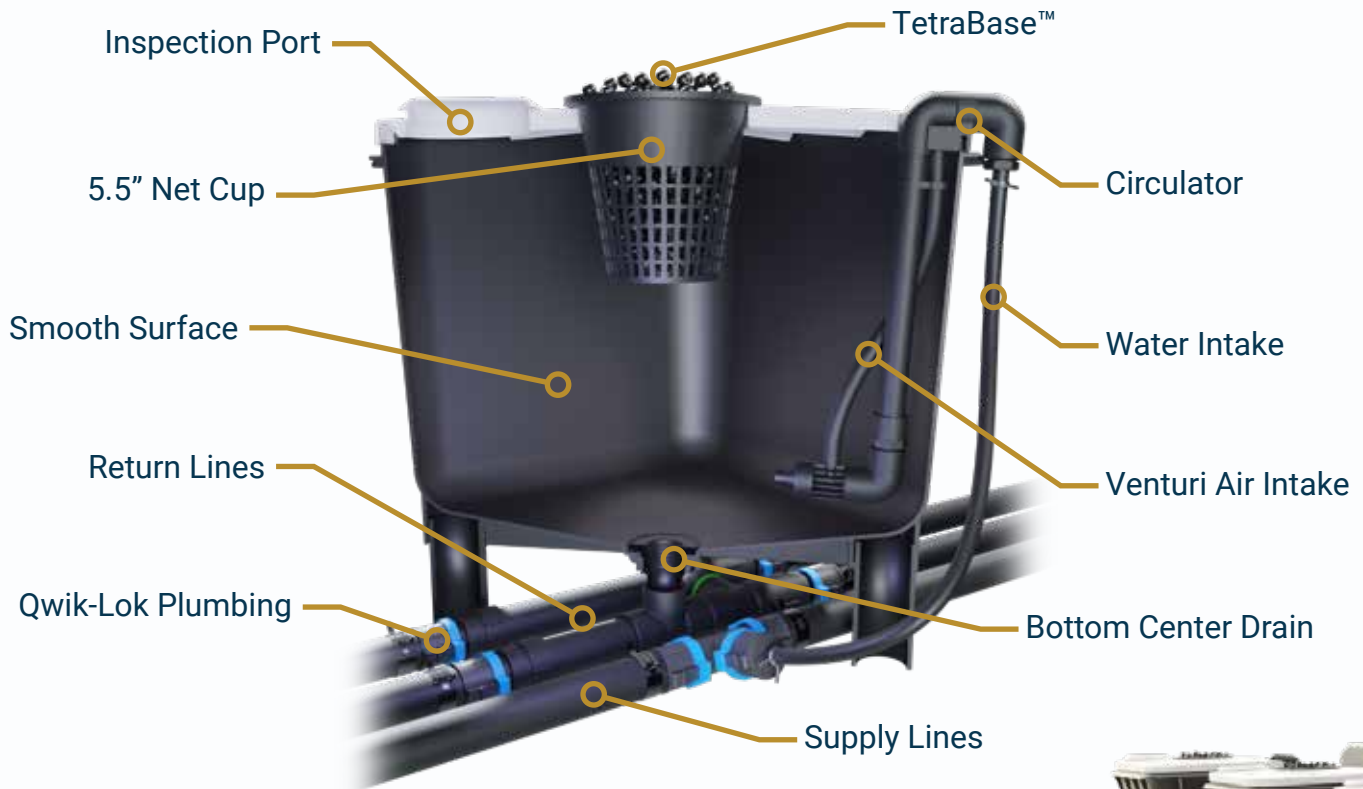

TetraBase™

Designed specifically for Deep Water Culture, TetraBase is a clean and reusable media, made from 100% recycled material.

Circulators

Each bucket has its own water and air circulator that provides a 50/50 mix of water and oxygen. Air pumps and air stones are not required!

Raised Buckets

Raised bucket design allows plumbing to run underneath, saving valuable floorspace.

Center Drain

Each bucket's bottom center drain drops directly into the plumbing system with an o-ring seal making assembly a breeze.

Qwik-Lok™

HydraMax uses Qwik-Lok Plumbing which makes assembly, disassembly and cleaning a snap!

No Reservoir

HydraMax systems do not require a reservoir, saving valuable floor space.

Dosing System

Nutrients are added through the dosing funnel and then delivered directly to each plant.

TetraBase™

HydraMax systems include TetraBase, Hydra Unlimited's revolutionary new hydroponic media designed specifically for deep water culture.

Chiller Ready

HydraMax systems are compatible with inline chillers to keep the water temperature exactly where you want it.